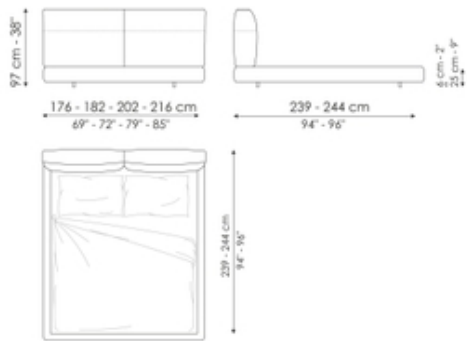

BONALDO

Belloalto bed

Designer: Gabriele & Oscar Buratti

Belloalto bed brings to the bedroom a formal language defined by generous proportions and tailored detailing. The design is centred around the high headboard, conceived as a wide and comfortable support element. Its soft, slightly rounded lines emphasise a welcoming character, while the low bed frame, with its substantial thickness, reinforces the overall sense of visual solidity.

Belloalto bed interprets the sleeping area through a soft and contemporary language, where generous proportions, material richness and tailoring come together to define a design of timeless elegance.

A pronounced fold defines and enhances the two ends of both the headboard and the bed frame.

Fiche de données

Belloalto bed

Longueur: 176 - 182 - 202 - 216cm

Profondeur: 239 - 244cm

Hauteur: 97cm

Finishes

Pieds

Métal verni