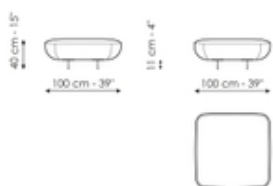

## Semicircular 282

Width: 282cm  
Depth: 127cm  
Height: 74cm

## Semi-arched 332

Width: 332cm  
Depth: 130cm  
Height: 74cm

## Semi-arched 238

Width: 238cm  
Depth: 112cm  
Height: 74cm

## Curved penisola

Width: 204cm  
Depth: 102cm  
Height: 74cm