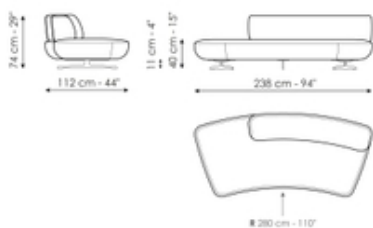

Semi-arched 238

Width: 238cm
Depth: 112cm
Height: 74cm