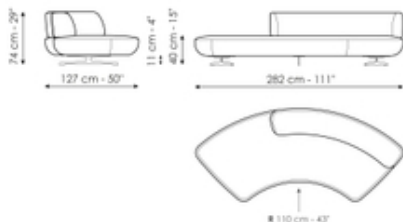

Semicircular 282

Width: 282cm
Depth: 127cm
Height: 74cm