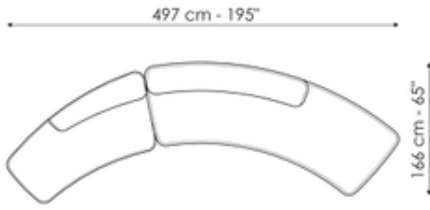

## Curved penisola

Width: 204cm  
Depth: 102cm  
Height: 74cm

## Pouf

Width: 100cm

## Composition 1

Width: 430cm

## Composition 2

Width: 526cm

Depth: 100cm  
Height: 40cm

Depth: 412cm  
Height: 74cm

Depth: 412cm  
Height: 74cm