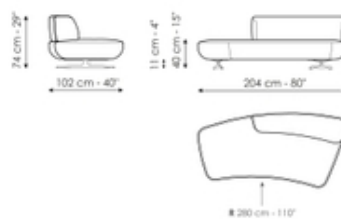

Curved penisola

Width: 204cm
Depth: 102cm
Height: 74cm