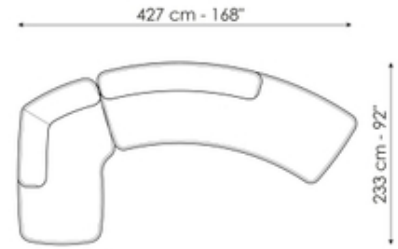

## Curved penisola

Width: 204cm  
Depth: 102cm  
Height: 74cm

## Composition 2

Width: 526cm

Depth: 100cm  
Height: 40cm

Depth: 412cm  
Height: 74cm

Depth: 412cm  
Height: 74cm

### Composition 3

Width: 497cm  
Depth: 166cm  
Height: 74cm

### Composition 4

Width: 334cm  
Depth: 227cm  
Height: 74cm