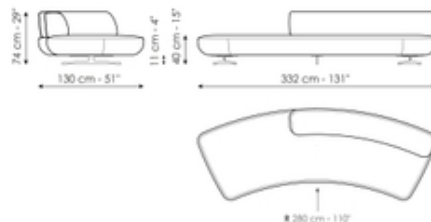

## Semicircular 345

Width: 345cm  
Depth: 144cm  
Height: 74cm

## Semicircular 282

Width: 282cm  
Depth: 127cm  
Height: 74cm

### Composition 5

Width: 427cm  
Depth: 233cm  
Height: 74cm

### Composition 6

Width: 401cm  
Depth: 256cm  
Height: 74cm