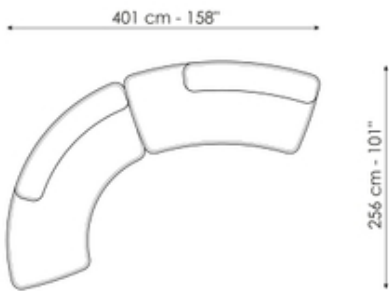

Composition 6

Width: 401cm
Depth: 256cm
Height: 74cm