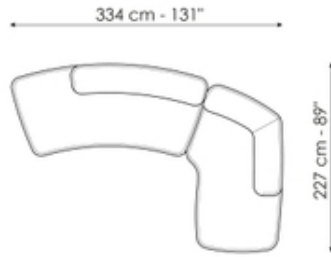

## Semi-arched 238

Width: 238cm  
Depth: 112cm  
Height: 74cm

## Curved penisola

Width: 204cm  
Depth: 102cm  
Height: 74cm

## Composition 1

Width: 430cm

## Composition 2

Width: 526cm

Depth: 100cm  
Height: 40cm

Depth: 412cm  
Height: 74cm

Depth: 412cm  
Height: 74cm