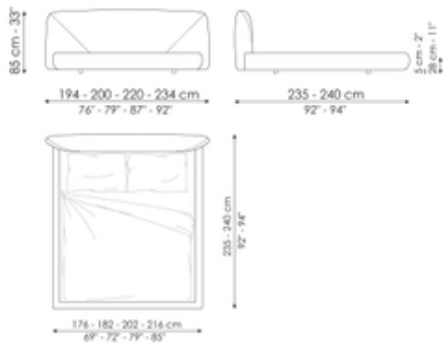

## Holden

Designer: Massimo Castagna

The Holden bed is defined by the meeting of two essential elements: a generously sized headboard and a low, compact bed frame that outlines the profile of the bed along its entire perimeter.

The headboard is interrupted at the sides by an oblique cut that runs across the surface without breaking its continuity, a tailored detail that is simple yet visually distinctive.

The bed frame appears as a full, rounded volume, continuous along the entire perimeter. The recessed feet lift the bed off the ground, preserving the compactness and balance of the design while introducing a pleasing sense of lightness.

## Holden

Longueur: 194-200-220-234cm

Profondeur: 235-240cm

Hauteur: 85cm