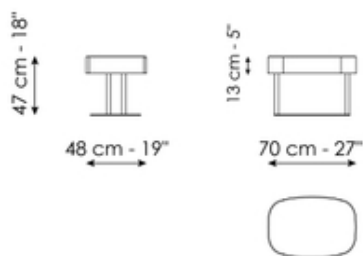

BONALDO

Isabey bedside table

Designer: Gabriele & Oscar Buratti

For the sleeping area, Gabriele and Oscar Buratti present the Isabey bedside table. The design is available in two versions, with one or two drawers, both featuring a rectangular top with rounded corners and the use of curved wood in Canaletto walnut, brown oak and charcoal oak finishes, tones that help create a warm and intimate atmosphere, particularly suited to the bedroom. The two versions are distinguished by the different relationship between volumes and the prominence of the base. In the two-drawer version, the volume is solid and offers greater storage capacity. In the one-drawer version, the metal base becomes more prominent, composed of two closely positioned tubular elements that recall the paired column of classical architecture.

Fiche de données

Isabey bedside table - 1 tiroir

Longueur: 48cm
Profondeur: 70cm
Hauteur: 47cm

Isabey bedside table - 2 tiroirs

Longueur: 48cm
Profondeur: 70cm
Hauteur: 46cm

Finishes

Structure

Bois plaqué
Noyer Canaletto