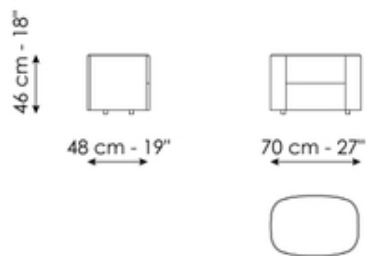

BONALDO

Isabey bedside table

Designer: Gabriele & Oscar Buratti

For the sleeping area, Gabriele and Oscar Buratti present the Isabey bedside table. The design is available in two versions, with one or two drawers, both featuring a rectangular top with rounded corners and the use of curved wood in Canaletto walnut, brown oak and charcoal oak finishes, tones that help create a warm and intimate atmosphere, particularly suited to the bedroom. The two versions are distinguished by the different relationship between volumes and the prominence of the base. In the two-drawer version, the volume is solid and offers greater storage capacity. In the one-drawer version, the metal base becomes more prominent, composed of two closely positioned tubular elements that recall the paired column of classical architecture.

Fiche de données

Isabey bedside table - 1 tiroir

Longueur: 48cm
Profondeur: 70cm
Hauteur: 47cm

Isabey bedside table - 2 tiroirs

Longueur: 48cm
Profondeur: 70cm
Hauteur: 46cm

Finishes

Structure

Bois plaqué
Noyer Canaletto