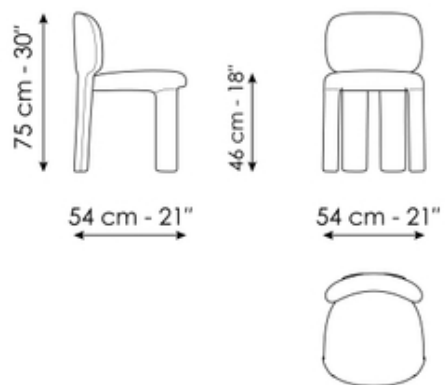

BONALDO

Teia

Designer: Gino Carollo

Teia stems from an idea of absolute essentiality: a few unexpected and original details make the chair immediately recognisable. The strength of the design lies in the rear view, where the legs extend as a natural continuation of the backrest, an element that breaks the regularity of the design and gives the form a dynamic and almost organic quality.

Data sheet

Teia

Width: 54cm

Depth: 54cm

Height: 75cm

Finishes

Materials, fabrics, leathers, colors and finishes are approximate and may slightly differ from actual ones. You can find the complete collection of Bonaldo fabrics and leathers on the website <https://bonaldo.biz>