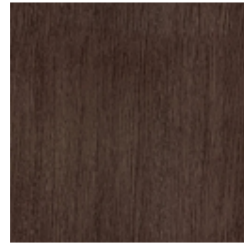

BONALDO

Isabey desk

Designer: Gabriele & Oscar Buratti

Isabey desk is a furnishing piece defined by the tubular structure of its base, which recalls paired columns, a distinctive architectural element of classical tradition. The interplay between the solid volumes of the top and the lighter presence of the base creates a balance between mass and lightness, stability and suspension. This architectural reference becomes a statement of intent, expressing a desire to create a shared and authoritative language capable of withstanding the passage of time. The rectangular top, with softened corners, is available in wood, Canaletto walnut, brown oak, charcoal oak and grey oak, combined with a range of finishes for the metal base.

Fiche de données

Isabey desk

Longueur: 140cm

Profondeur: 68cm

Hauteur: 76cm

Finishes

Plateau

Bois plaqué
Noyer Canaletto

Bois plaqué
Chêne charbon

Bois plaqué
Chêne brown

Bois plaqué
Chêne grey

Base

Métal verni
Plomb opaque

Métal verni
Bronze opaque

Métal Spécial
Dark nickel

Dark nickel
Brown nickel