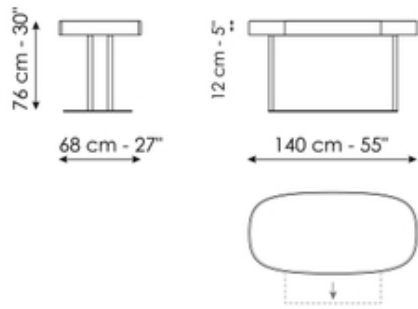

BONALDO

Isabey desk

Designer: Gabriele & Oscar Buratti

Isabey desk is a furnishing piece defined by the tubular structure of its base, which recalls paired columns, a distinctive architectural element of classical tradition. The interplay between the solid volumes of the top and the lighter presence of the base creates a balance between mass and lightness, stability and suspension. This architectural reference becomes a statement of intent, expressing a desire to create a shared and authoritative language capable of withstanding the passage of time. The rectangular top, with softened corners, is available in wood, Canaletto walnut, brown oak, charcoal oak and grey oak, combined with a range of finishes for the metal base.

Fiche de données

Isabey desk

Longueur: 140cm

Profondeur: 68cm

Hauteur: 76cm

Finishes

Plateau

Bois plaqué
Noyer Canaletto