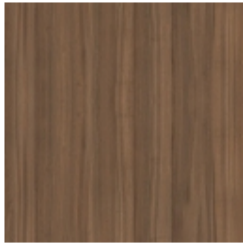

BONALDO

Isabey desk

Designer: Gabriele & Oscar Buratti

Isabey desk is a furnishing piece defined by the tubular structure of its base, which recalls paired columns, a distinctive architectural element of classical tradition. The interplay between the solid volumes of the top and the lighter presence of the base creates a balance between mass and lightness, stability and suspension. This architectural reference becomes a statement of intent, expressing a desire to create a shared and authoritative language capable of withstanding the passage of time. The rectangular top, with softened corners, is available in wood, Canaletto walnut, brown oak, charcoal oak and grey oak, combined with a range of finishes for the metal base.

Fiche de données

Isabey desk

Longueur: 140cm

Profondeur: 68cm

Hauteur: 76cm

Finishes

Plateau

Bois plaqué
Noyer Canaletto

Bois plaqué
Chêne charbon

Bois plaqué
Chêne brown

Bois plaqué
Chêne grey

Base

Métal verni
Plomb opaque

Métal verni
Bronze opaque

Métal Spécial
Dark nickel

Dark nickel
Brown nickel