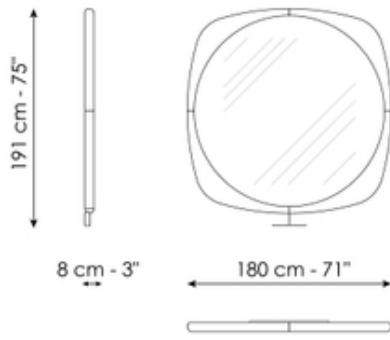

Data sheet

Mistral

Width: 180cm

Depth: 8cm

Height: 191cm

Finishes

Frame

High density polyurethane
Mat bronze