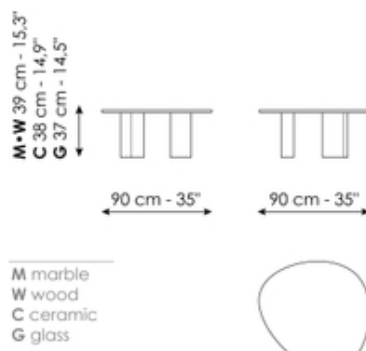

BONALDO

Sasso

Designer: Gabriele & Oscar Buratti

Sasso is a collection of coffee tables characterised by organic and fluid shapes, inspired by stones smoothed by the flow of water along a river. Available in three shapes, three sizes and three different heights, the Sasso tables are designed to be used individually or combined, placed side by side or layered in multi-level compositions.

The tops, available in marble, ceramic, glass or wood with a concrete finish, rest on cylindrical columns of varying diameters, positioned off-centre beneath the top. This choice, together with the irregular shape of the tops, enhances the sense of asymmetry, particularly evident when multiple elements are combined.

The metal base, offered in a wide range of finishes, completes the design with a clean, essential line that highlights the relationship between material, form and lightness.

Fiche de données

Sasso high

Longueur: 57cm
Profondeur: 43cm
Hauteur: 49cm

Sasso medium

Longueur: 90cm
Profondeur: 90cm
Hauteur: 39cm

Sasso low

Longueur: 180cm
Profondeur: 100cm
Hauteur: 33cm

Finishes

Plateau

Céramique opaque
Augusta

Céramique opaque
Alaska White