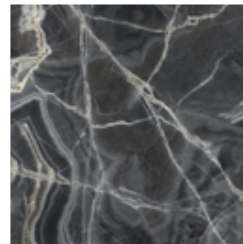

BONALDO

Sasso

Designer: Gabriele & Oscar Buratti

Sasso is a collection of coffee tables characterised by organic and fluid shapes, inspired by stones smoothed by the flow of water along a river. Available in three shapes, three sizes and three different heights, the Sasso tables are designed to be used individually or combined, placed side by side or layered in multi-level compositions.

The metal base, offered in a wide range of finishes, completes the design with a clean, essential line that highlights the relationship between material, form and lightness.

Fiche de données

Sasso high

Longueur: 57cm
Profondeur: 43cm
Hauteur: 49cm

Sasso medium

Longueur: 90cm
Profondeur: 90cm
Hauteur: 39cm

Sasso low

Longueur: 180cm
Profondeur: 100cm
Hauteur: 33cm

Finishes

Plateau

Céramique opaque
Augusta

Céramique opaque
Alaska White

Céramique brillante
Mountain peak

Céramique brillante
Black Onyx

Céramique brillante
Rosso imperiale

Céramique brillante
Imperial grey

Céramique brillante
Calacatta

Céramique opaque
Laurent

Céramique opaque
Gris Ardesia