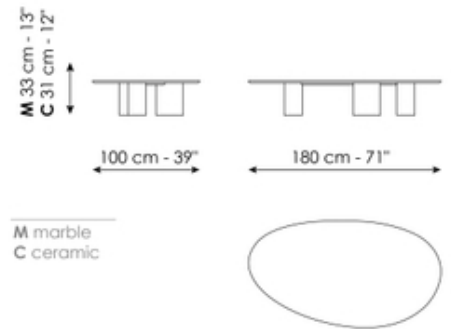

BONALDO

Sasso

Designer: Gabriele & Oscar Buratti

Sasso is a collection of coffee tables characterised by organic and fluid shapes, inspired by stones smoothed by the flow of water along a river. Available in three shapes, three sizes and three different heights, the Sasso tables are designed to be used individually or combined, placed side by side or layered in multi-level compositions.

The tops, available in marble, ceramic, glass or wood with a concrete finish, rest on cylindrical columns of varying diameters, positioned off-centre beneath the top. This choice, together with the irregular shape of the tops, enhances the sense of asymmetry, particularly evident when multiple elements are combined.

The metal base, offered in a wide range of finishes, completes the design with a clean, essential line that highlights the relationship between material, form and lightness.

Fiche de données

Sasso high

Longueur: 57cm
Profondeur: 43cm
Hauteur: 49cm

Sasso medium

Longueur: 90cm
Profondeur: 90cm
Hauteur: 39cm

Sasso low

Longueur: 180cm
Profondeur: 100cm
Hauteur: 33cm

Finishes

Plateau

Céramique opaque
Augusta

Céramique opaque
Alaska White