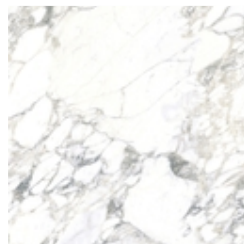

BONALDO

Sasso

Designer: Gabriele & Oscar Buratti

Sasso is a collection of coffee tables characterised by organic and fluid shapes, inspired by stones smoothed by the flow of water along a river. Available in three shapes, three sizes and three different heights, the Sasso tables are designed to be used individually or combined, placed side by side or layered in multi-level compositions.

Sasso medium

Longueur: 90cm
Profondeur: 90cm
Hauteur: 39cm

Sasso low

Longueur: 180cm
Profondeur: 100cm
Hauteur: 33cm

Finishes

Plateau

Céramique opaque
Augusta

Céramique opaque
Alaska White

Céramique brillante
Mountain peak

Céramique brillante
Black Onyx

Céramique brillante
Rosso imperiale

Céramique brillante
Imperial grey

Céramique brillante
Calacatta

Céramique opaque
Laurent

Céramique opaque
Gris Ardesia

Céramique finition soie
Calacatta macchia vecchia

Céramique brillante
Calacatta Viola

Céramique finition soie
Daino Grigio

Marbre
Dover White

Marbre
Travertino Romano

Marbre
Fior di Bosco

Marbre
Rosso Carpazi