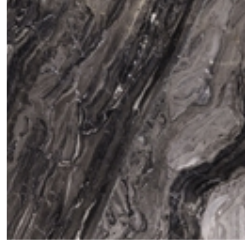

BONALDO

Sasso

Designer: Gabriele & Oscar Buratti

Sasso is a collection of coffee tables characterised by organic and fluid shapes, inspired by stones smoothed by the flow of water along a river. Available in three shapes, three sizes and three different heights, the Sasso tables are designed to be used individually or combined, placed side by side or layered in multi-level compositions.

Céramique brillante
Mountain peak

Céramique brillante
Black Onyx

Céramique brillante
Rosso imperiale

Céramique brillante
Imperial grey

Céramique brillante
Calacatta

Céramique opaque
Laurent

Céramique opaque
Gris Ardesia

Marbre
Calacatta

Marbre
Carrara

Marbre
Emperador

Marbre
Marquinia

Marbre
Saint Denis

Marbre
Grigio Orobico

Marbre
Rosso Lepanto

Cristal
Glossy grey

Cristal
Glossy brown

Bois effet ciment
Mineral grey

Base

Métal verni
Plomb opaque

Métal verni
Bronze opaque

Métal Spécial
Dark nickel

Dark nickel
Brown nickel

Métal Spécial
Clouded chrome