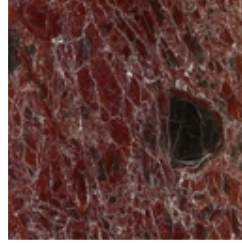

BONALDO

Sasso

Designer: Gabriele & Oscar Buratti

Sasso is a collection of coffee tables characterised by organic and fluid shapes, inspired by stones smoothed by the flow of water along a river. Available in three shapes, three sizes and three different heights, the Sasso tables are designed to be used individually or combined, placed side by side or layered in multi-level compositions.

Céramique brillante
Mountain peak

Céramique brillante
Black Onyx

Céramique brillante
Rosso imperiale

Céramique brillante
Imperial grey

Céramique brillante
Calacatta

Céramique opaque
Laurent

Céramique opaque
Gris Ardesia

Marbre
Calacatta

Marbre
Carrara

Marbre
Emperador

Marbre
Marquinia

Marbre
Saint Denis

Marbre
Grigio Orobico

Marbre
Rosso Lepanto

Cristal
Glossy grey

Cristal
Glossy brown

Bois effet ciment
Mineral grey

Base

Métal verni
Plomb opaque

Métal verni
Bronze opaque

Métal Spécial
Dark nickel

Dark nickel
Brown nickel

Métal Spécial
Clouded chrome