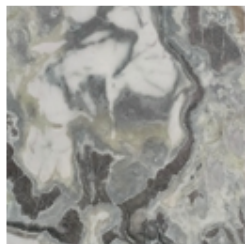

BONALDO

Sasso

Designer: Gabriele & Oscar Buratti

Sasso is a collection of coffee tables characterised by organic and fluid shapes, inspired by stones smoothed by the flow of water along a river. Available in three shapes, three sizes and three different heights, the Sasso tables are designed to be used individually or combined, placed side by side or layered in multi-level compositions.

Sasso medium

Longueur: 90cm
Profondeur: 90cm
Hauteur: 39cm

Sasso low

Longueur: 180cm
Profondeur: 100cm
Hauteur: 33cm

Finishes

Plateau

Céramique opaque
Augusta

Céramique opaque
Alaska White

Céramique brillante
Mountain peak

Céramique brillante
Black Onyx

Céramique brillante
Rosso imperiale

Céramique brillante
Imperial grey

Céramique brillante
Calacatta

Céramique opaque
Laurent

Céramique opaque
Gris Ardesia

Céramique finition soie
Calacatta macchia vecchia

Céramique brillante
Calacatta Viola

Céramique finition soie
Daino Grigio

Marbre
Dover White

Marbre
Travertino Romano

Marbre
Fior di Bosco

Marbre
Rosso Carpazi