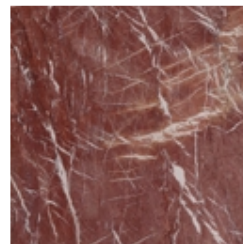

BONALDO

Sasso

Designer: Gabriele & Oscar Buratti

Sasso is a collection of coffee tables characterised by organic and fluid shapes, inspired by stones smoothed by the flow of water along a river. Available in three shapes, three sizes and three different heights, the Sasso tables are designed to be used individually or combined, placed side by side or layered in multi-level compositions.

Céramique brillante
Mountain peak

Céramique brillante
Black Onyx

Céramique brillante
Rosso imperiale

Céramique brillante
Imperial grey

Céramique brillante
Calacatta

Céramique opaque
Laurent

Céramique opaque
Gris Ardesia

Céramique finition soie
Calacatta macchia vecchia

Céramique brillante
Calacatta Viola

Céramique finition soie
Daino Grigio

Marbre
Dover White

Marbre
Travertino Romano

Marbre
Fior di Bosco

Marbre
Rosso Carpazi

Marbre
Calacatta

Marbre
Carrara

Marbre
Emperador

Marbre
Marquinia

Marbre
Saint Denis

Marbre
Grigio Orobico

Marbre
Rosso Lepanto

Cristal
Glossy grey