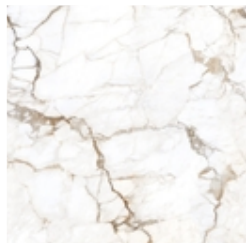

BONALDO

Sasso

Designer: Gabriele & Oscar Buratti

Sasso is a collection of coffee tables characterised by organic and fluid shapes, inspired by stones smoothed by the flow of water along a river. Available in three shapes, three sizes and three different heights, the Sasso tables are designed to be used individually or combined, placed side by side or layered in multi-level compositions.

Sasso medium

Longueur: 90cm
Profondeur: 90cm
Hauteur: 39cm

Sasso low

Longueur: 180cm
Profondeur: 100cm
Hauteur: 33cm

Finishes

Plateau

Céramique opaque
Augusta

Céramique opaque
Alaska White

Céramique brillante
Mountain peak

Céramique brillante
Black Onyx

Céramique brillante
Rosso imperiale

Céramique brillante
Imperial grey

Céramique brillante
Calacatta

Céramique opaque
Laurent

Céramique opaque
Gris Ardesia

Céramique finition soie
Calacatta macchia vecchia

Céramique brillante
Calacatta Viola

Céramique finition soie
Daino Grigio

Marbre
Dover White

Marbre
Travertino Romano

Marbre
Fior di Bosco

Marbre
Rosso Carpazi