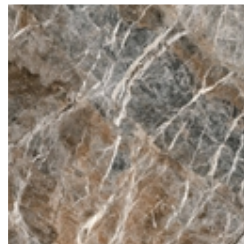

BONALDO

Sasso

Designer: Gabriele & Oscar Buratti

Sasso is a collection of coffee tables characterised by organic and fluid shapes, inspired by stones smoothed by the flow of water along a river. Available in three shapes, three sizes and three different heights, the Sasso tables are designed to be used individually or combined, placed side by side or layered in multi-level compositions.

The metal base, offered in a wide range of finishes, completes the design with a clean, essential line that highlights the relationship between material, form and lightness.

Fiche de données

Sasso high

Longueur: 57cm
Profondeur: 43cm
Hauteur: 49cm

Sasso medium

Longueur: 90cm
Profondeur: 90cm
Hauteur: 39cm

Sasso low

Longueur: 180cm
Profondeur: 100cm
Hauteur: 33cm

Finishes

Plateau

Céramique opaque
Augusta

Céramique opaque
Alaska White

Céramique brillante
Mountain peak

Céramique brillante
Black Onyx

Céramique brillante
Rosso imperiale

Céramique brillante
Imperial grey

Céramique brillante
Calacatta

Céramique opaque
Laurent

Céramique opaque
Gris Ardesia